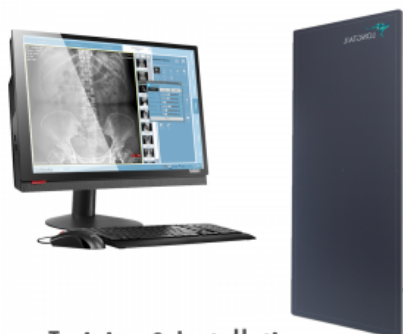

X-RAY EQUIPMENT

- + Training & Installation
- + Cloud PACS Image Storage
- + 4 Years Warranty

EQUINE SPINAL LONGTAIL FLAT PANEL DR PACKAGE

The Longtail is the world's first monolithic full-spine flat-panel DR detector. No more long scan wait, no image stitching, no image gaps, and no plate overlap.

It is the first of it's kind to produce long-bone and full-spine digital studies instantaneously with the highest geometric accuracy.

At 44 inch (112 cm) long, the Longtail can take a full spine 42 x 17 inch (108 x 43 cm).

Included:

- 43" x 17" Longtail Flat DR Panel - Wireless Gadox
- Lenovo Touch screen all in one computer
- ECOM DROC Acquisition Software
- Training & Installation
- ATX Cloud Pacs DICOM Image Storage platform
- 4 Years warranty & Assurance support

[Please contact us for pricing](#)

[Read More](#)

CODE N/A

Price:

Category: [Digital Radiography](#)

Tags: [Digital radiography](#), [DR](#), [Full Spine](#), [Imaging Stitching](#), [Leg length](#), [Longtail](#), [Orthopedic Imaging](#), [Spine](#)